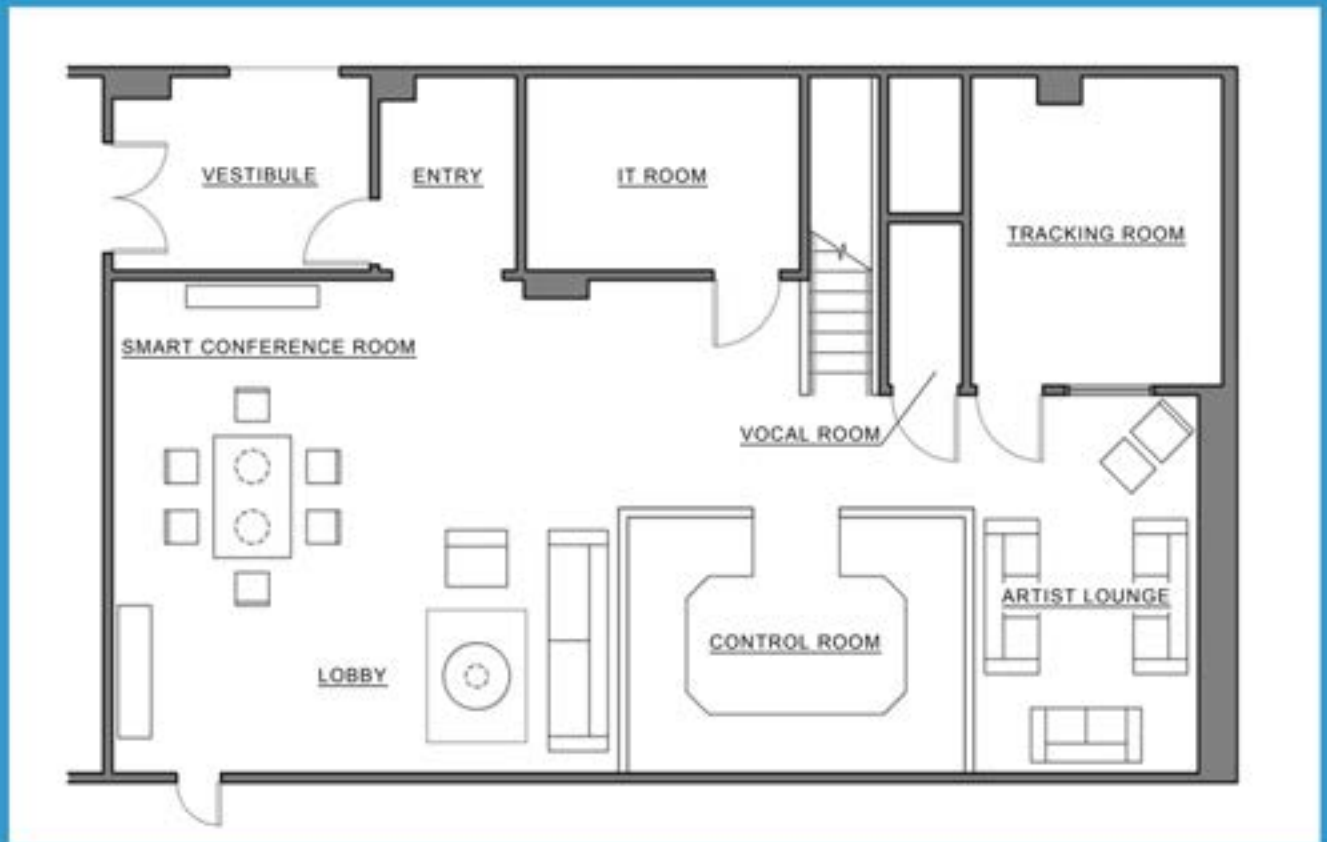

STUDIO RENTALS

AUDIO PRODUCTION

**LIVE
STREAMING**

REHEARSAL SPACE

EVENT SPACE

AUDIO PRODUCTION:

INCLUDES ACCESS TO 1,000 SQUARE FOOT FACILITY PLUS ONE VOCAL BOOTH AND ONE LIVE ROOM (15' X 15'). OUR GEAR: NEUMANN TLM 103, SHURE SM57S, AUDIX DP7 DRUM MICS, ALLEN & HEATH ML5000 CONSOLE, AVALON VT-737SP PREAMP, M-AUDIO PROFIRE 2626 AND BEHRINGER FCA 1616 FIREPOWER INTERFACES, M-AUDIO PROKEYS 88, AVIOM PERSONAL MIXERS

DIRECTOR / PRODUCER INCLUDED

EVENTS:

STUDIO RENTAL INCLUDES:

- 1,000 SQUARE FEET
- AIR CONDITIONED
- RECESSED LIGHTING
- MODERN BROWN COUCHES
- WIFI
- ARTIST LOUNGE
- PROJECTOR
- GLASS TABLE WITH MODERN BLACK CHAIRS (4)